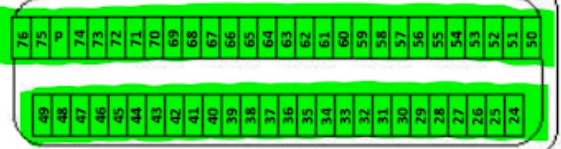

TWP RD 684A

RR 160A

Driving Range

Open Daily

Plamondon Whitesands Resort

(780) 798-2254

[C] Loop

- 74
- 73
- 72
- 71
- 70
- 69
- 68
- 67
- 66
- 65
- 64
- 63
- 62
- 61
- 60
- 59
- 58
- 57
- 56
- 55
- 54

- 77
- 78
- 79
- 80
- 81
- 82
- 83
- 84
- 85
- 86
- 87
- 88
- 89
- 90
- 91
- 92
- 93
- 94
- 95
- 96
- 97
- 98
- 99
- 100
- 101
- 102
- 103
- 104

[A] Loop

- 53
- 52
- 51
- 50
- 49
- 48
- 47
- 46
- 45
- 44
- 43

[B] Loop

- 42
- 41
- 40
- 39
- 38
- 37
- 36
- 35
- 34
- 33
- 32
- 31
- 30
- 29
- 28
- 27
- 26
- 25
- 24
- 23
- 22
- 21
- 20
- 19
- 18

OFFICE STORE

- = Cabins
- = PWS Site
- = PW Only Site
- = Tenting/No Service
- = Day Use
- = Showers/ Laundry
- = Washrooms
- = Boat Launch
- = Fish Cleaning Stand
- = Playground
- = Horseshoes
- = Designated Swimming Area